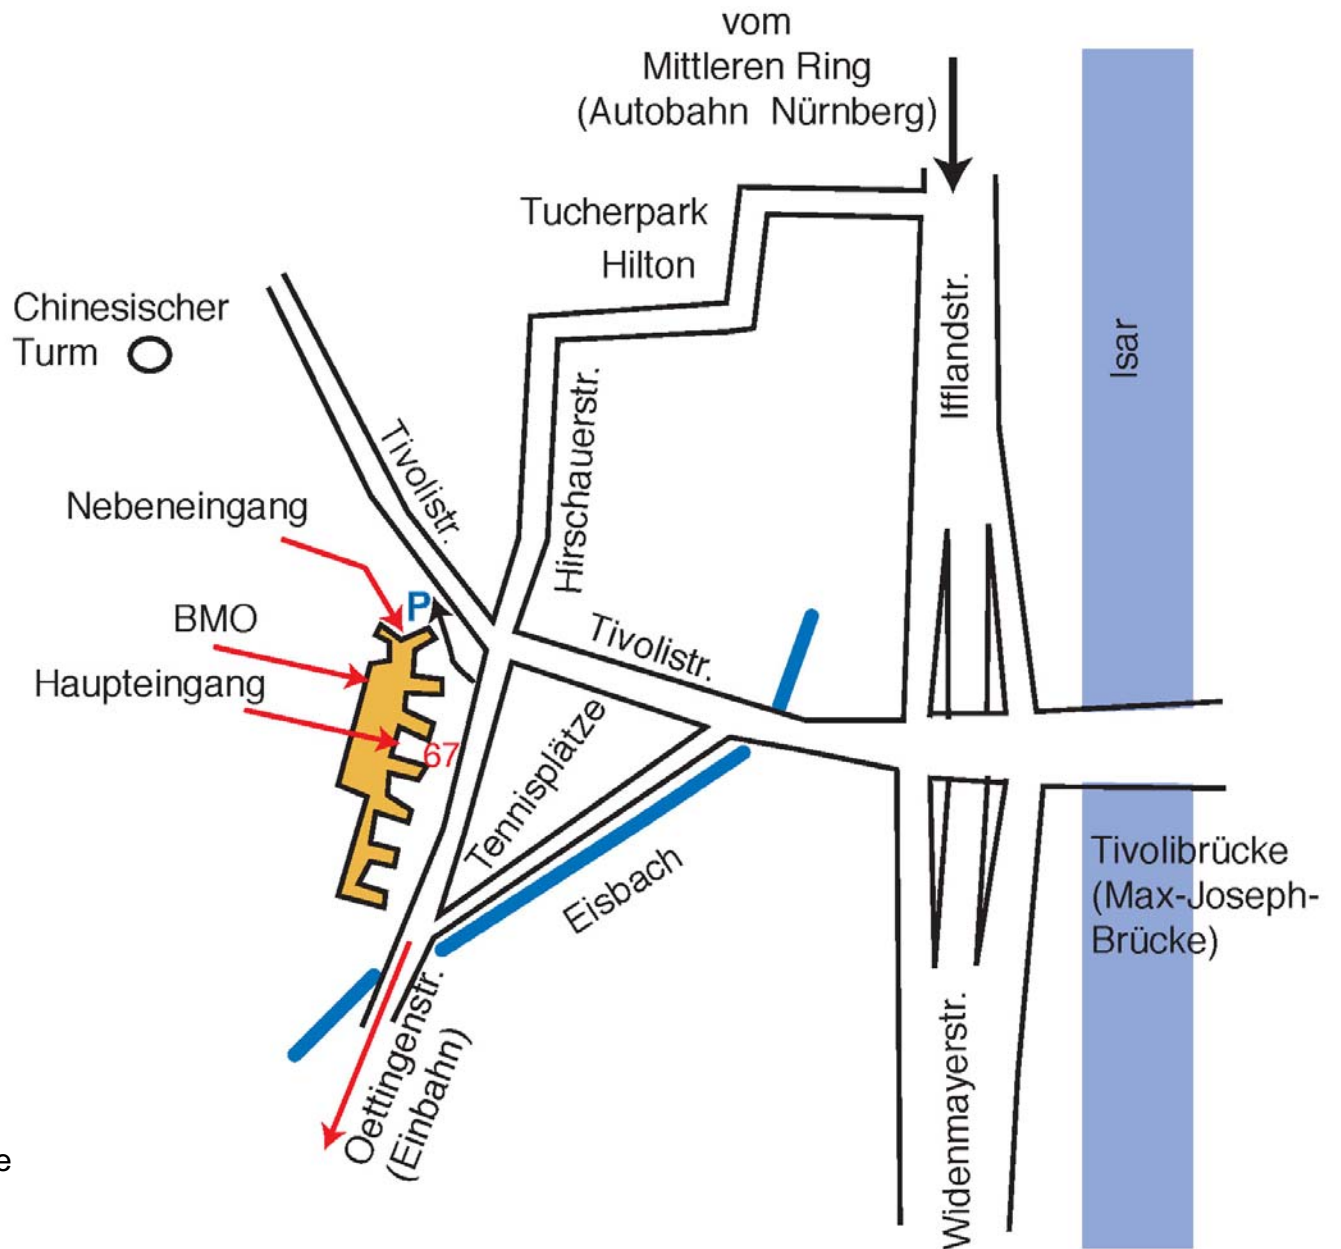

Prof. Dr. Wolfgang Zinth
Prof. Dr. Eberhard Riedle
Prof. Dr. Paul Tavan

Lehrstuhl für BioMolekulare Optik
Department für Physik, Uni München

Oettingenstraße 67
Tel.: +49 (089) 2180-9201
Fax: +49 (089) 2180-9202

BioMolekulare.Optik@physik.uni-muenchen.de
www.bmo.physik.uni-muenchen.de