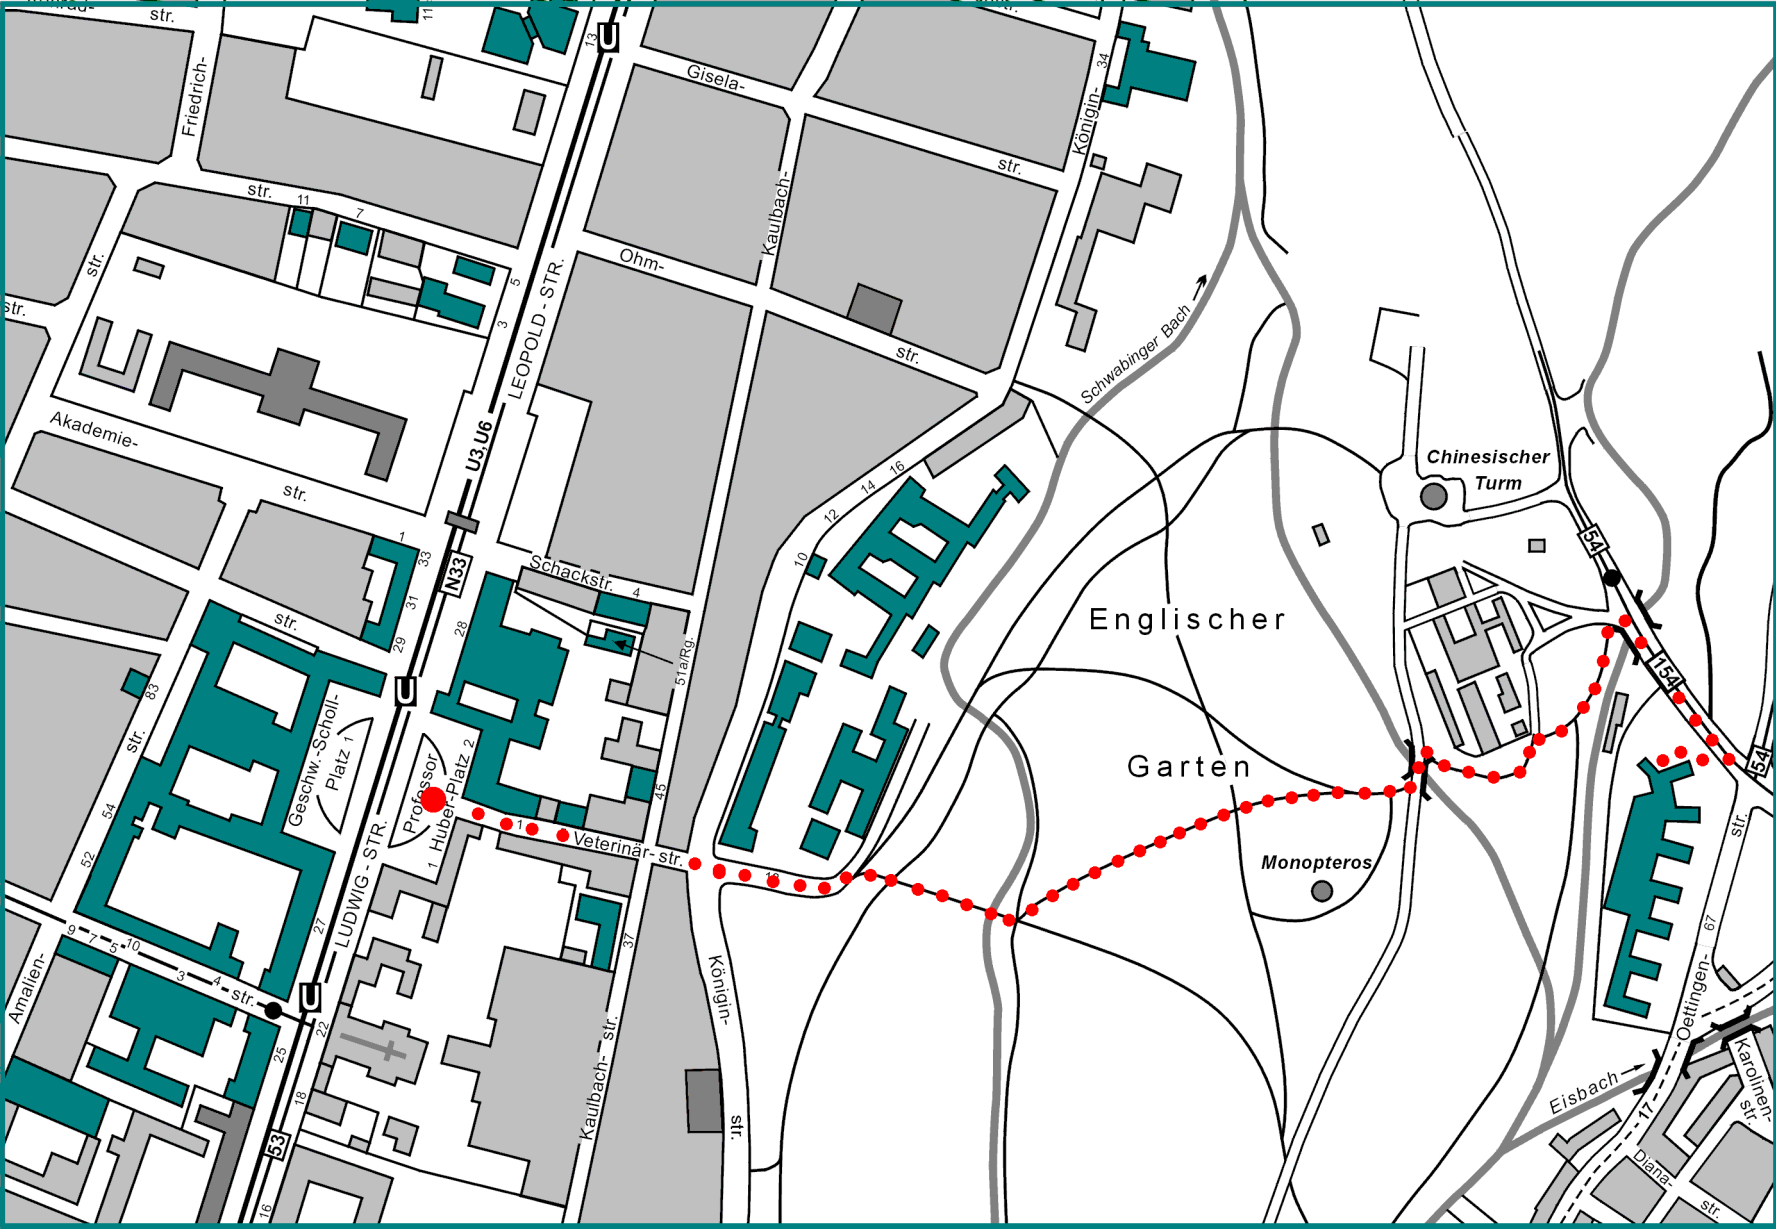

Friedrich-
str.

str.

str.

Akademie-
str.

str.

str.

str.

str.

str.

str.

11

7

3

5

4

33

29

31

27

22

13

LEOPOLD-STR.

U3, U6

N33

28

1

2

37

Königin-
str.

str.

Gisela-
str.

Kaulbach-
str.

Ohm-
str.

Schackstr. 4

10

12

14

16

45

Sträßl.

Königin-
str.

Schwabinger Bach

Englischer
Garten

Monopteros

Chinesischer
Turm

Eisbach

Oettingen-
str.

Karolinen-
str.

Diana-
str.

str.

34

54

54

67

67

17

17

17

17

17